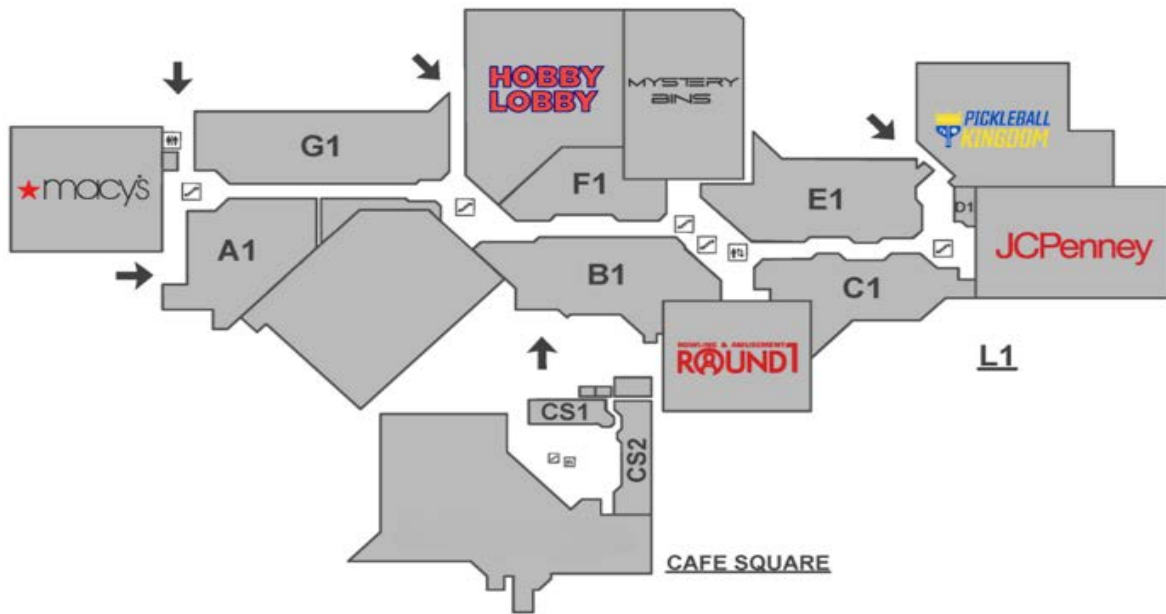

Holyoke Mall

STORE NAME

110 Grill
A Touch of Beauty
A Touch of Beauty Hair & Nails
Aerie
Aeropostale
Against All Odds
All In Adventures
Altitude Trampoline Park
American Eagle Outfitters
Anugraha Brows
Apple
AT&T Wireless
Banter by Piercing Pagoda
Bar-ber
Bath & Body Works
Bee & Co
Best Buy

MAP LOCATION

C2
A2
C1
B1
F1
G1
B1
A1
E1
B2
E2
B2
E1 & G1
G1
F1
C1
See Map

STORE NAME

Lane Bryant
Lenscrafters
Lids
Lin's Relaxation Station
LOFT
Lovesac
Lovisa
Macy's/Macy's Backstage
Mama G's Halal
Mandati Jewelers
Max Orient
Memorable Jewelry
Metro by T-Mobile
Milkshake Lovers
Miniso
Monsoon Bistro Asian Cuisine
Mrs. Fields

MAP LOCATION

G2
B1
A1
A1 & B1
C2
Inside Best Buy
C2
See Map
C2
C1
CS2
A1
B1
B1
F2
G2
B1