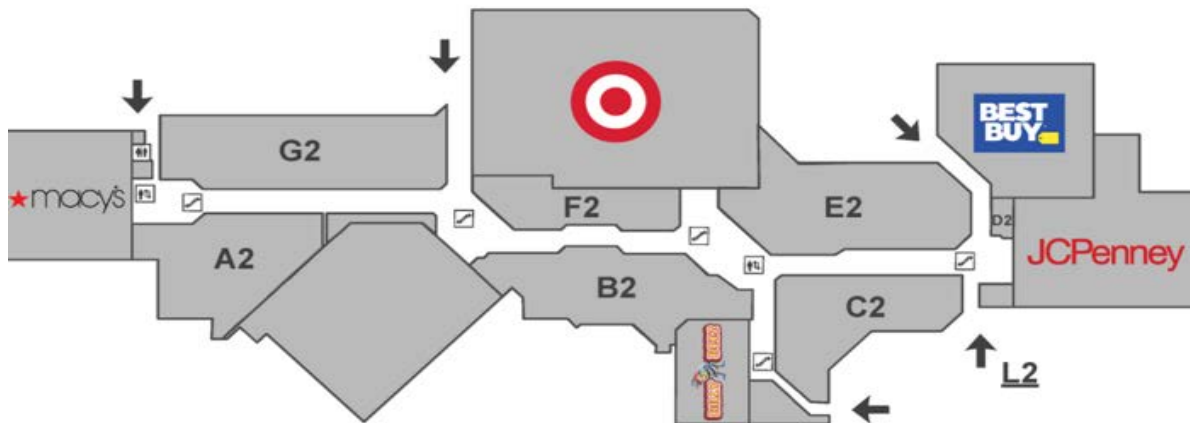

Holyoke Mall

STORE NAME

110 Grill
A Touch of Beauty
A Touch of Beauty Hair & Nails
Aerie
Aeropostale
Against All Odds
All In Adventures
Altitude Trampoline Park
American Eagle Outfitters
Anugraha Brows
Apple
AT&T Wireless
Banter by Piercing Pagoda
Bar-ber
Bath & Body Works
Bee & Co
Best Buy

MAP LOCATION

C2
A2
C1
B1
F1
G1
B1
A1
E1
B2
E2
B2
E1 & G1
G1
F1
C1
See Map

STORE NAME

Lane Bryant
Lenscrafters
Lids
Lin's Relaxation Station
LOFT
Lovesac
Lovisa
Macy's/Macy's Backstage
Mama G's Halal
Mandati Jewelers
Max Orient
Memorable Jewelry
Metro by T-Mobile
Milkshake Lovers
Miniso
Monsoon Bistro Asian Cuisine
Mrs. Fields

MAP LOCATION

G2
B1
A1
A1 & B1
C2
Inside Best Buy
C2
See Map
C2
C1
CS2
A1
B1
B1
F2
G2
B1